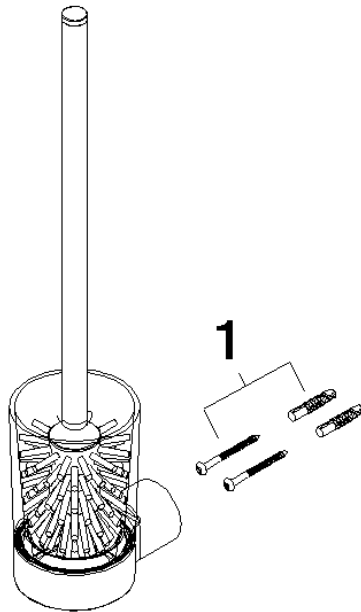

Toilet brush set wall model - Chrome

83 900 832

- crystal glass brush holder, matte
- brush, matte black
- width 80mm
- height 430 mm
- 111mm projection

 Chrome

83 900 832-00

 Soft Black

83 900 832-69

Toilet brush set wall model - Chrome

83 900 832

mm [inches]

Toilet brush set wall model - Chrome

83 900 832

Parts for other finishes can be found here: [Soft Black](#)

Spare parts list

No.	Item Number	Name	Quantity used	Delivery time
1	05 30 31 025 00 90	fixing set	1	2