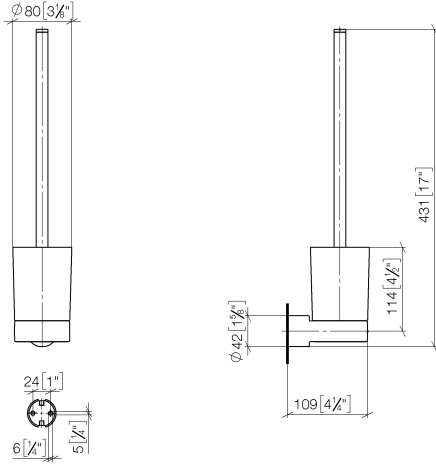

Toilet brush set wall model - Chrome

83 900 832

- crystal glass brush holder, matte
- brush, matte black
- width 80mm
- height 430 mm
- 111mm projection

 Chrome

83 900 832-00

 Soft Black

83 900 832-69

Toilet brush set wall model - Chrome

83 900 832

mm [inches]

Toilet brush set wall model - Chrome

83 900 832

Parts for other finishes can be found here: [Soft Black](#)

Spare parts list

No.	Item Number	Name	Quantity used	Delivery time
1	05 30 31 025 00 90	fixing set	1	2